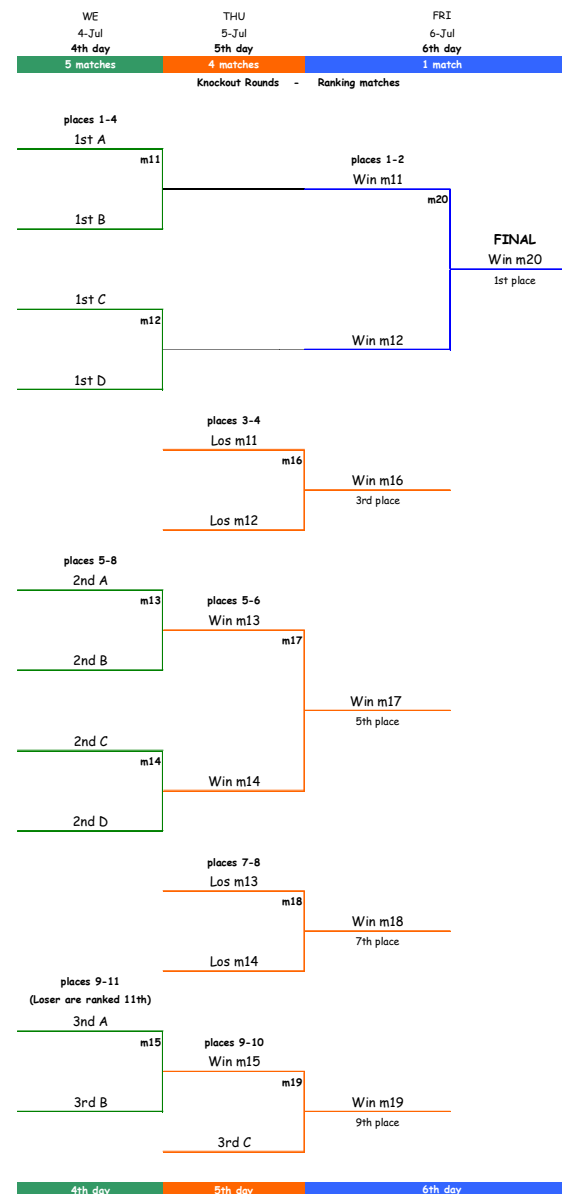

##### GROUP B :

- B1. Guernsey
- B2. Western Islands
- B3. Bermuda

##### GROUP D :

- D1. Gotland
- D2. Isle of Man

### 3. Competition Format

Bellow you can find the Competition Format approved by the Technical Committee.

- places 1-4
  - 1st A
  - 1st B
  - 1st C
  - 1st D
- places 5-8
  - 2nd A
  - 2nd B
  - 2nd C
  - 2nd D
- places 9-11
  - 3rd A
  - 3rd B
  - 3rd C

- places 1-4
- 1st A
- 1st B
- 1st C
- 1st D

- places 5-8
- 2nd A
- 2nd B
- 2nd C
- 2nd D

- places 9-11
- 3rd A
- 3rd B
- 3rd C

1st day	2nd day	3rd day
---------	---------	---------

WE 4-Jul 4th day	THU 5-Jul 5th day	FRI 6-Jul 6th day
5 matches	4 matches	1 match
Knockout Rounds		Ranking matches