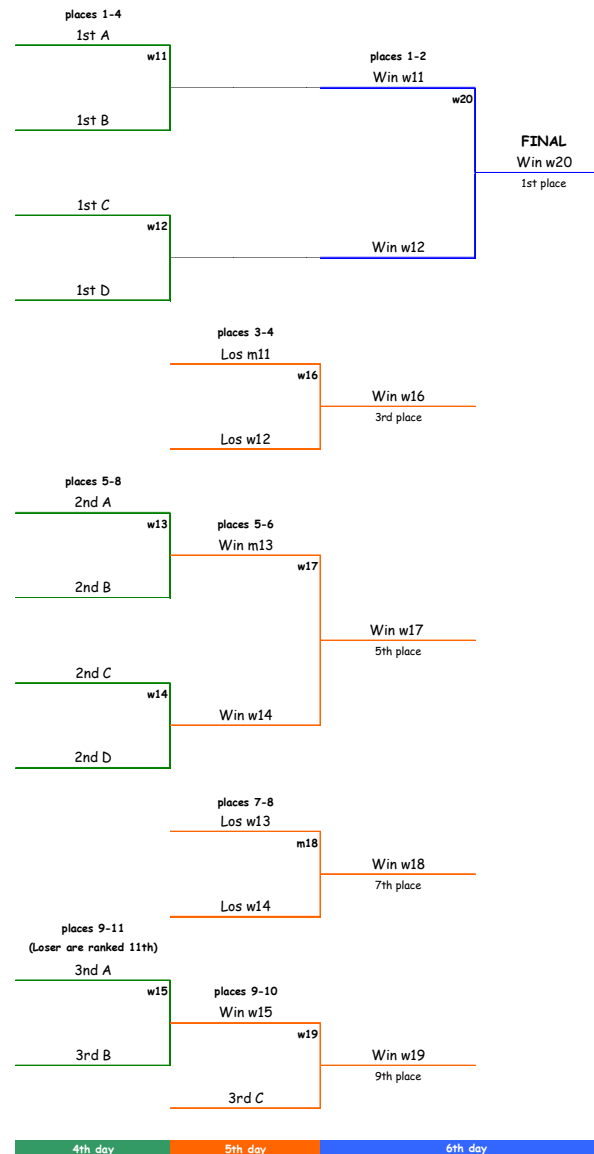

- places 1-4
- 1st A
- 1st B
- 1st C
- 1st D

- places 5-8
- 2nd A
- 2nd B
- 2nd C
- 2nd D

- places 9-11
- 3rd A
- 3rd B
- 3rd C

1st day	2nd day	3rd day
---------	---------	---------

WE 4-Jul 4th day	THU 5-Jul 5th day	FRI 6-Jul 6th day
5 matches	4 matches	1 match
Knockout Rounds		Ranking matches

4th day	5th day	6th day
---------	---------	---------